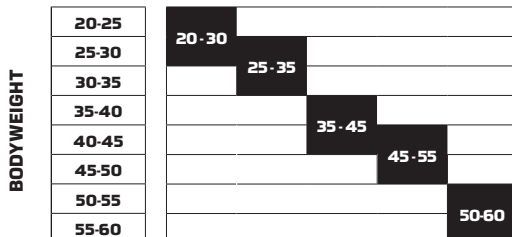

KG

LBS

44-55
55-66
66-77
77-88
88-99
99-110
110-121
121-132

BODYWEIGHT

BODYWEIGHT