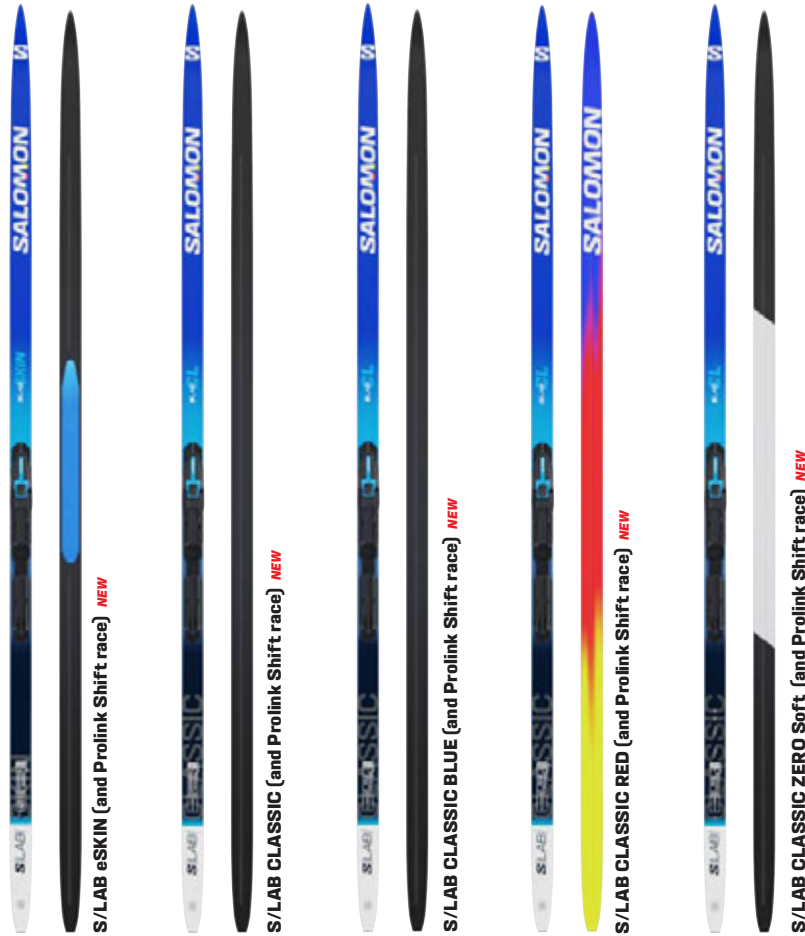

S/LAB CLASSIC

S/LAB/

MODEL	REF.	SNOW CONDITIONS	SIZE (cm)	PRICE
S/LAB eSKIN X-Hard (and Prolink Shift race) NEW	L47652800+	Universal snow	206	
S/LAB eSKIN Hard (and Prolink Shift race) NEW	L47653000+	Universal snow	188 | 196 | 201 | 206	
S/LAB eSKIN Med (and Prolink Shift race) NEW	L47653100+	Universal snow	188 | 196 | 201 | 206	
S/LAB eSKIN Soft (and Prolink Shift race) NEW	L47653200+	Universal snow	188 | 196 | 201 | 206	
S/LAB CLASSIC Hard (and Prolink Shift race) NEW	L47654300+	Universal snow	201 | 206	
S/LAB CLASSIC Med (and Prolink Shift race) NEW	L47654400+	Universal snow	188 | 196 | 201 | 206	
S/LAB CLASSIC Soft (and Prolink Shift race) NEW	L47654500+	Universal snow	188 | 196 | 201 | 206	
S/LAB CLASSIC BLUE Med (and Prolink Shift race) NEW	L47654600+	Cold snow	196 | 201 | 206	
S/LAB CLASSIC BLUE Soft (and Prolink Shift race) NEW	L47654700+	Cold snow	188 | 196 | 201 | 206	
S/LAB CLASSIC RED Med (and Prolink Shift race) NEW	L47654800+	Warm or wet snow	196 | 201 | 206	
S/LAB CLASSIC RED Soft (and Prolink Shift race) NEW	L47654900+	Warm or wet snow	188 | 196 | 201 | 206	
S/LAB CLASSIC ZERO Soft (and Prolink Shift race) NEW	L47655000+	Universal snow	196 | 201 | 206