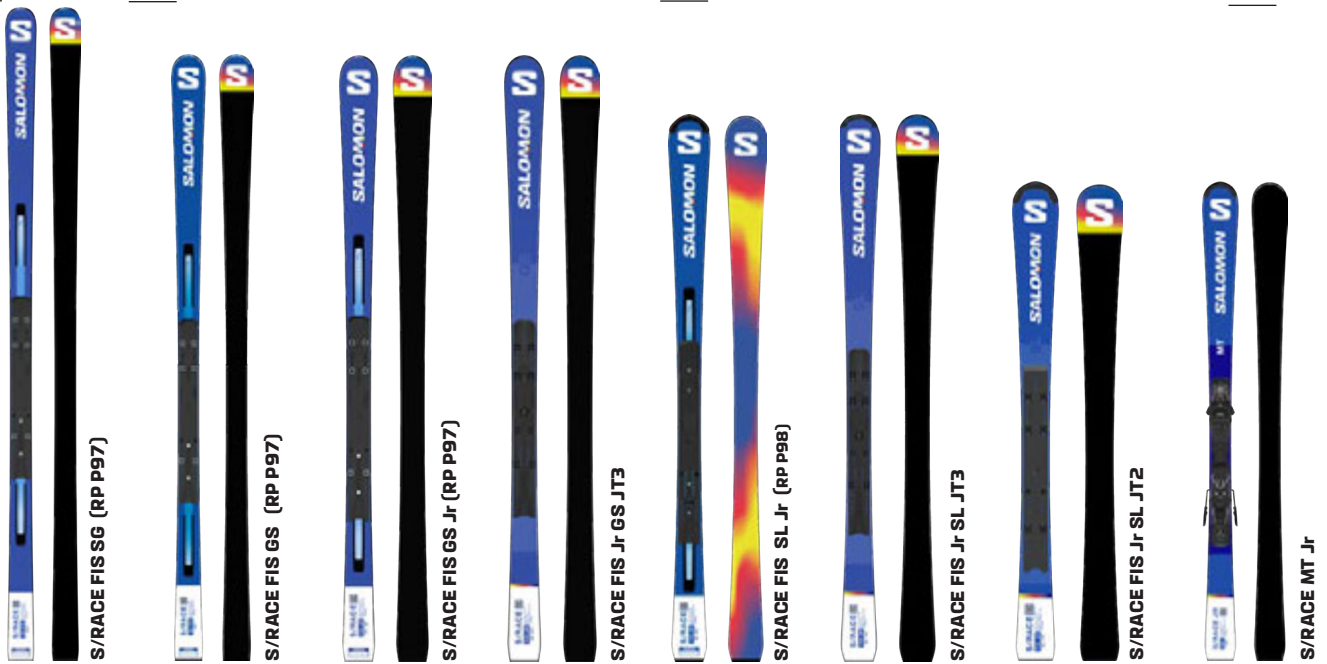

SG

GS

SL

MT

	MODEL	REF.	COMPATIBILITY	LENGTH (cm)	TIP (mm)	WAIST (mm)	TAIL (mm)	RADIUS (m)	PRICE
SUPER G	S/RACE FIS SG 200 35m (RP P97) NEW	L47591400+	ICON	200	97	65	81	35	
	S/RACE FIS SG 192 35m (RP P97) NEW	L47592600+	ICON	192	98	65	82	35	
	S/RACE FIS SG 185 30m (RP P97) NEW	L47593000+	ICON	185	99	65	82	30	
GIANT SLALOM	S/RACE FIS GS 187 27m (RP P97) NEW	L47591000+	ICON	187	103	65	82	27	
	S/RACE FIS GS 184 25m (RP P97) NEW	L47507500+	ICON	184	104	65	85	25	
	S/RACE FIS GS 180 24m (RP P97) NEW	L47620700+		180	104	65	85	24	
	S/RACE FIS GS 180 24m (RP P97 and Icon RS 12) NEW	L47691400+	ICON	180	104	65	85	24	
	S/RACE FIS GS 173 20m (RP P97) NEW	L47620800+		173	105	65	87	20	
	S/RACE FIS GS 173 20m (RP P97 and Icon RS 12) NEW	L47691700+	ICON	173	105	65	87	20	
	S/RACE FIS GS Jr 166 (RP P97) NEW	L47620900+		166	106	65	88	18	
	S/RACE FIS GS Jr 166 (RP P97 and Icon RS 12) NEW	L47692800+	ICON	166	106	65	88	18	
	S/RACE FIS GS Jr 159 (RP P97) NEW	L47622200+		159	105	65	87	17	
	S/RACE FIS GS Jr 159 (RP P97 and Icon RS 12) NEW	L47692900+	ICON	159	105	65	87	17	
	S/RACE FIS Jr GS (JT3) NEW	L47622500+		166	106	65	88	18	
	S/RACE FIS Jr GS (JT3 and Icon RS 12 - 159/166) NEW	L47693000+	ICON	159	105	65	87	17	
	S/RACE FIS Jr GS (JT3 and Icon 10 - 152) NEW	L47693100+		152	103	65	85	17	
	S/RACE FIS Jr GS (JT3) NEW	L47622600+		145	102	65	85	15	
	S/RACE FIS Jr GS (JT3 and Icon 10 - 138/145) NEW	L47693200+	ICON	138	100	65	83	14	
S/RACE FIS Jr GS (JT3 and L7 - 124/131) NEW	L47693300+	L7	124	96	65	79	14		
SLALOM	S/RACE FIS SL 155 (RP P98) NEW	L47591200+	ICON	155	113	65	98	12	
	S/RACE FIS SL Jr 152 (RP P98) NEW	L47622300+		152	116	65	97	12	
	S/RACE FIS SL Jr 152 (RP P98 and Icon RS12) NEW	L47706000+	ICON	152	116	65	97	12	
	S/RACE FIS Jr SL (JT3) NEW	L47622700+		152	116	65	97	12	
	S/RACE FIS Jr SL (JT3 and Icon 10) NEW	L47690800+	ICON	145	113	65	94	11	
	S/RACE FIS Jr SL (JT3) NEW	L47622800+		138	109	64	91	10	
	S/RACE FIS Jr SL (JT3 and Icon 10 - 131/138) NEW	L47691000+	ICON	131	107	64	90	10	
	S/RACE FIS Jr SL (JT3 and L7 - 124) NEW	L47691200+	L7	124	106	64	88	9	
	S/RACE FIS SL Jr (JT2) NEW	L47715900+		110	108	67	89	8	
MULTI TURNS	S/RACE MT Jr (EASYTRAK) NEW	L47657900+	M10 GW	140	112	68	95	11	
				150	114	68	97	12	
				160	115	68	99	13	
				110	108	67	89	8	
	S/RACE MT Jr (JUNIORTRAK) NEW	L47659500+	L6 GW	120	109	67	91	9	
				130	111	67	93	10	
			140	112	68	95	11