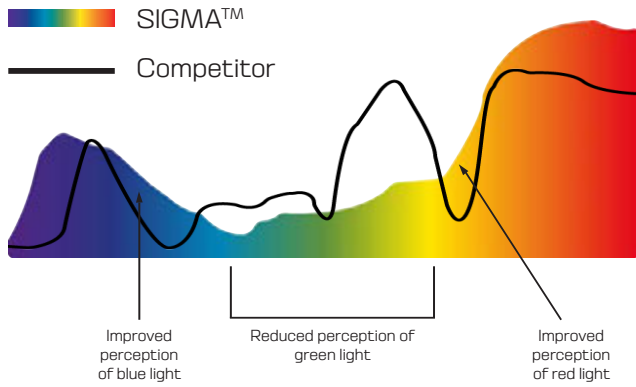

SIGMA

Sigma™ is Salomon's innovative lens solution that significantly amplifies color contrast on snow, enabling the eye to instantly read terrain variations.

A high-contrast lens cannot perform at its best in all types of environments. That's why Salomon's Sigma™ lens **was specifically developed to better interpret snowy terrain.**

The eye is made up of blue, green and red cones that detect different colors of light. But in a snowy environment, white light reflected from the snowy triggers all three cones and makes it hard to see detail.

Sigma™ lenses reduce the green light in the middle of the spectrum, therefore **boosting the blue and red light** transmitted. It offers less confusion between these 2 colors, so **the snow appears sharper, with more clarity and detail.**